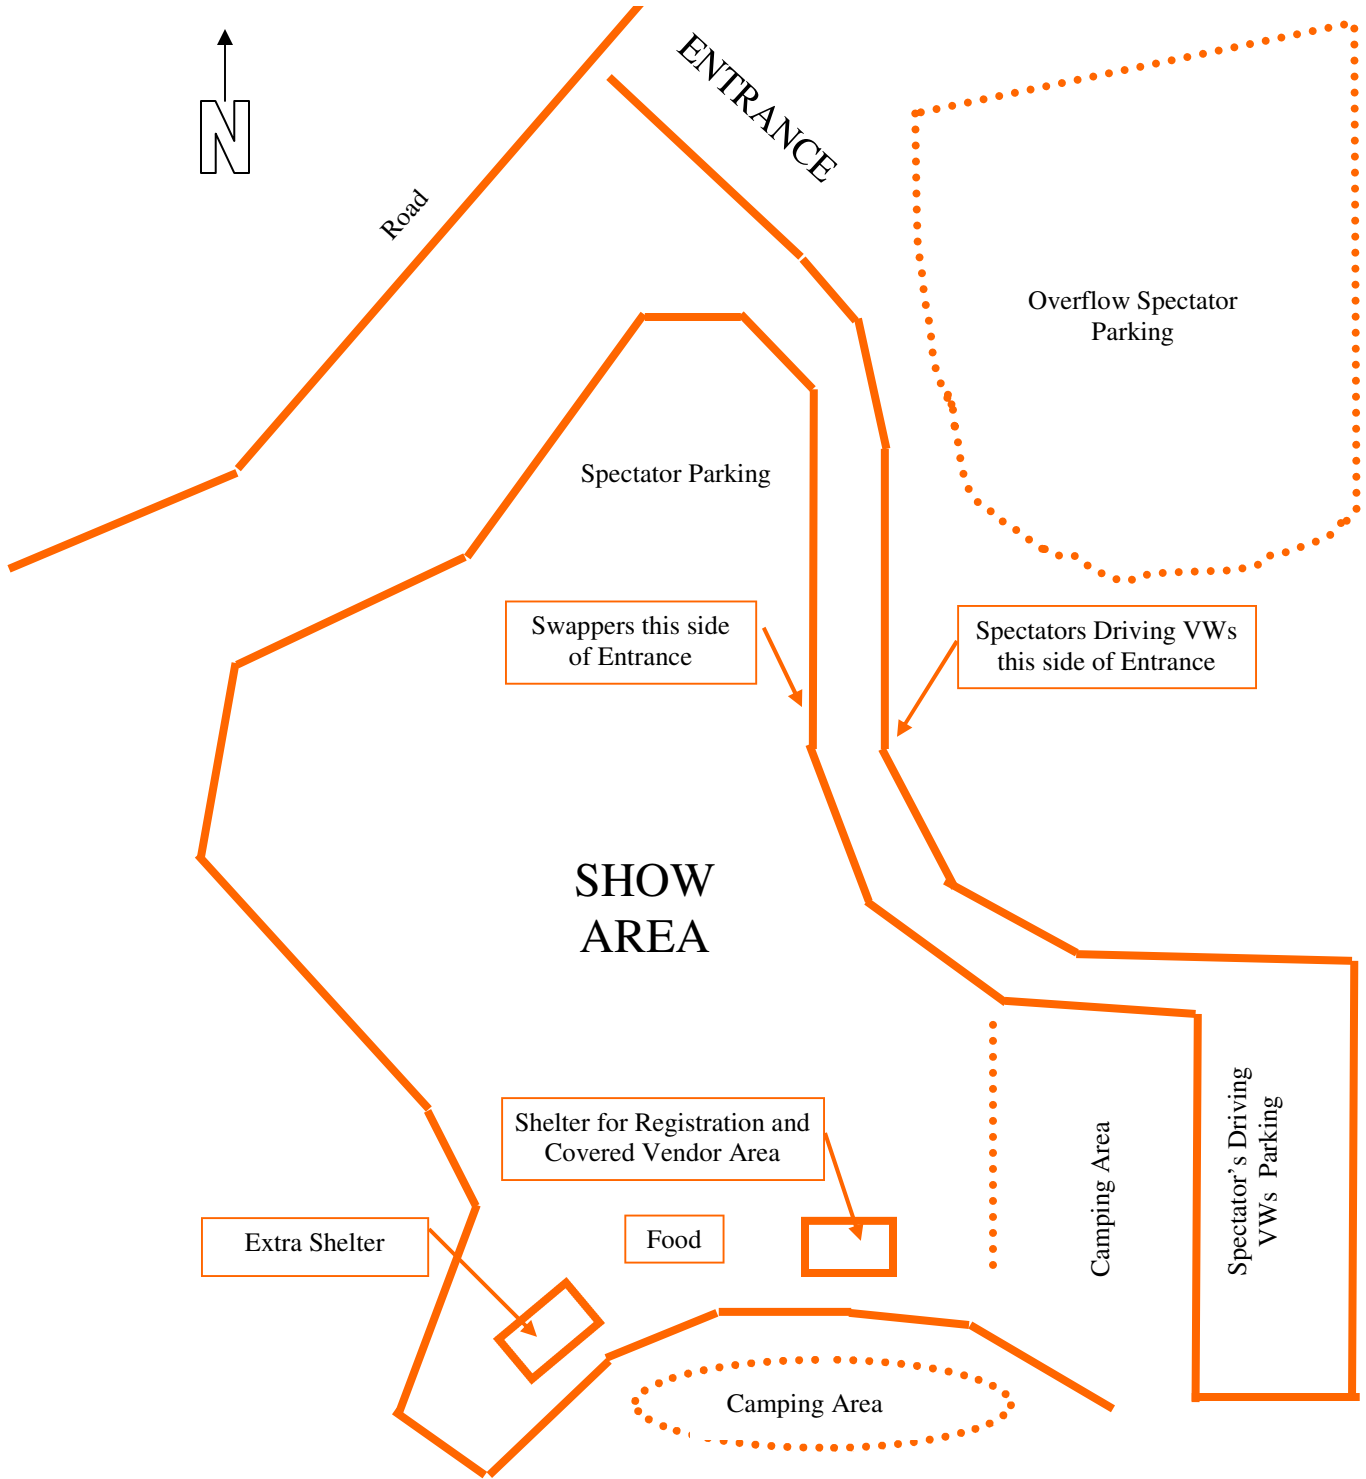

Mo-Kan VW Club E.H. Young Show Layout

(IF WET: Spectators park at Argosy!)

PLEASE treat the park with care so we can continue to have the show here next year!