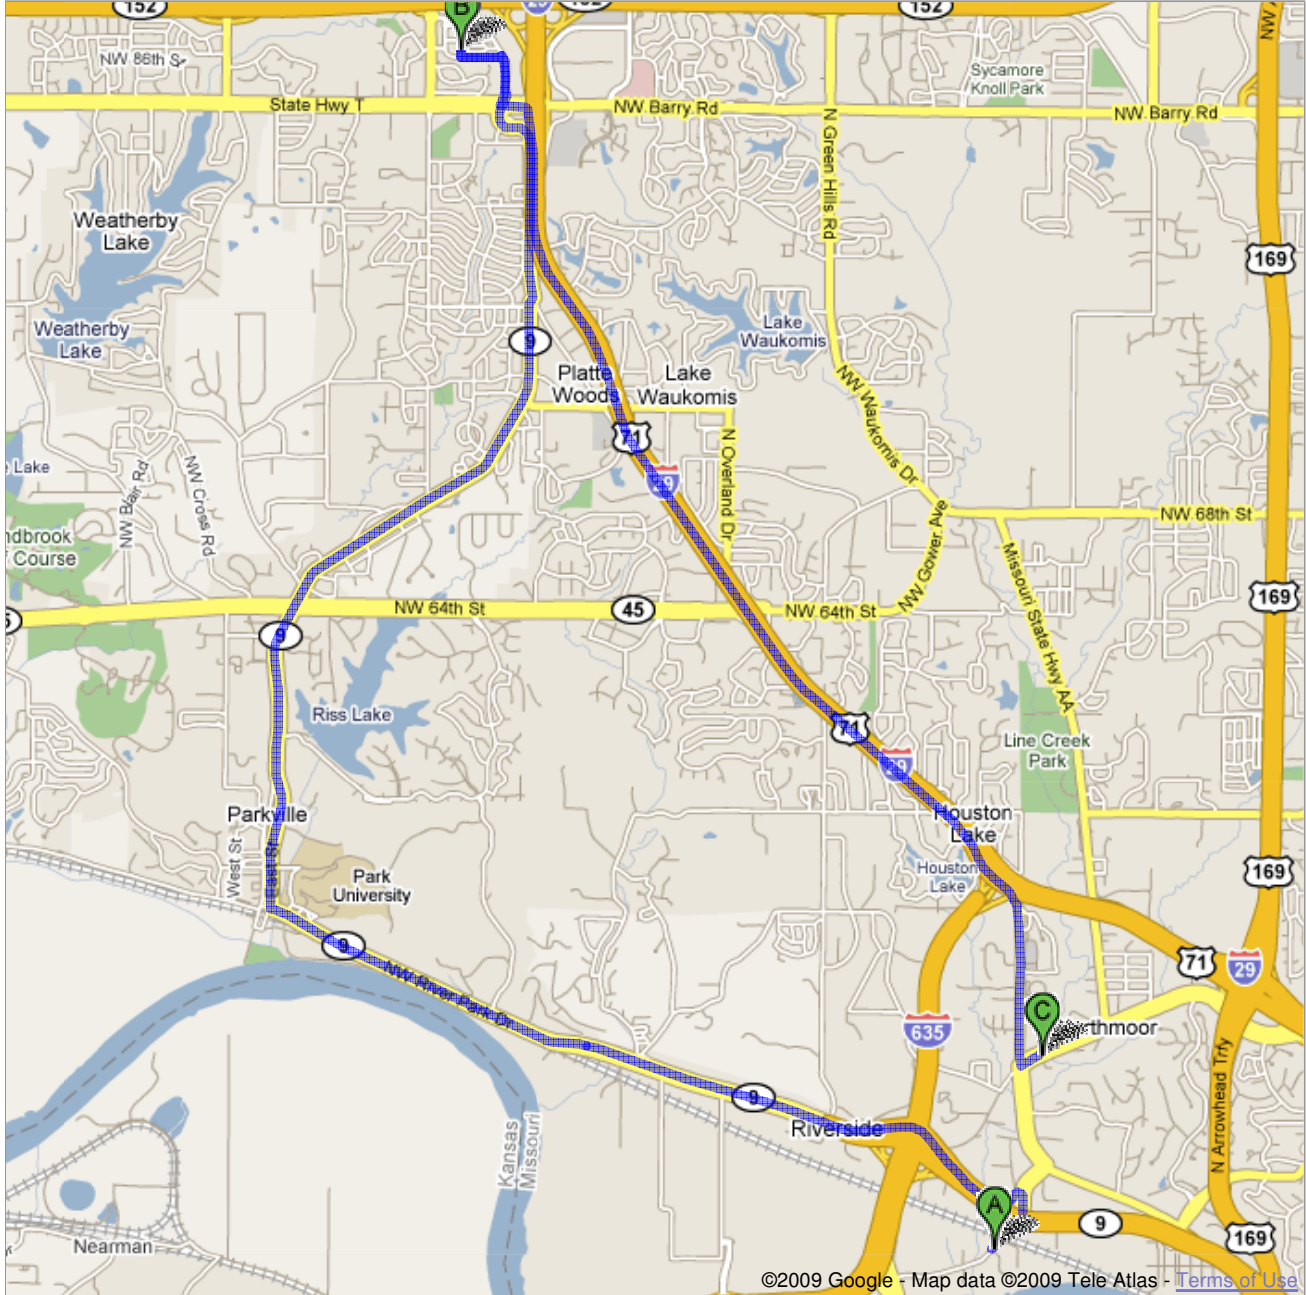

Directions to Sonic Drive-In

2707 NW Vivion Rd, Riverside, MO 64150 - (816) 741-1760

16.1 mi – about 30 mins

Approximate Schedule

7:pm - Leave Riverside

7:45 - Leave Zona Rosa

8:pm - Sonic

©2009 Google - Map data ©2009 Tele Atlas - [Terms of Use](#)

 NW Argosy Pkwy

	1. Head northeast on NW Argosy Pkwy toward Zeke Rd	go 0.1 mi total 0.1 mi
	2. Turn right at NW Tullison Rd	go 407 ft total 0.2 mi
	3. Turn left at Riverway Blvd About 1 min	go 0.2 mi total 0.4 mi
	4. Take the ramp on the left onto MO-9 N/US-69 S About 1 min	go 0.5 mi total 0.9 mi
	5. Continue on MO-9 N About 13 mins	go 7.3 mi total 8.2 mi
	6. Turn left at N MO-9/NW Prairie View Rd Continue to follow NW Prairie View Rd About 3 mins	go 1.3 mi total 9.5 mi
	7. Turn left at NW 86th St About 1 min	go 0.2 mi total 9.7 mi
	8. Turn right at N Dixon Ave Destination will be on the left	go 223 ft total 9.7 mi
Total: 9.7 mi – about 20 mins		

 Zona Rosa total 0.0 mi
8640 N Dixon Ave, Kansas City, MO 64153 - (816) 587-8180

	9. Head south on N Dixon Ave toward NW 86th Terrace	go 223 ft total 223 ft
	10. Turn left at NW 86th St About 1 min	go 0.2 mi total 0.2 mi
	11. Turn right at NW Prairie View Rd About 1 min	go 0.3 mi total 0.5 mi
	12. Turn left at NW Barry Rd/MO-9 About 1 min	go 0.1 mi total 0.6 mi
	13. Take the ramp onto I-29 S/US-71 S About 5 mins	go 4.7 mi total 5.3 mi
	14. Take exit 3C for MO-A toward Riverside	go 0.3 mi total 5.6 mi
	15. Merge onto NW Gateway Ave About 1 min	go 0.7 mi total 6.2 mi
	16. Turn left at US-69/NW Vivion Rd About 1 min	go 0.1 mi total 6.4 mi
Total: 6.4 mi – about 10 mins		

 Sonic Drive-In
2707 NW Vivion Rd, Riverside, MO 64150 - (816) 741-1760

These directions are for planning purposes only. You may find that construction projects, traffic, weather, or other events may cause conditions to differ from the map results, and you should plan your route accordingly. You must obey all signs or notices regarding your route.